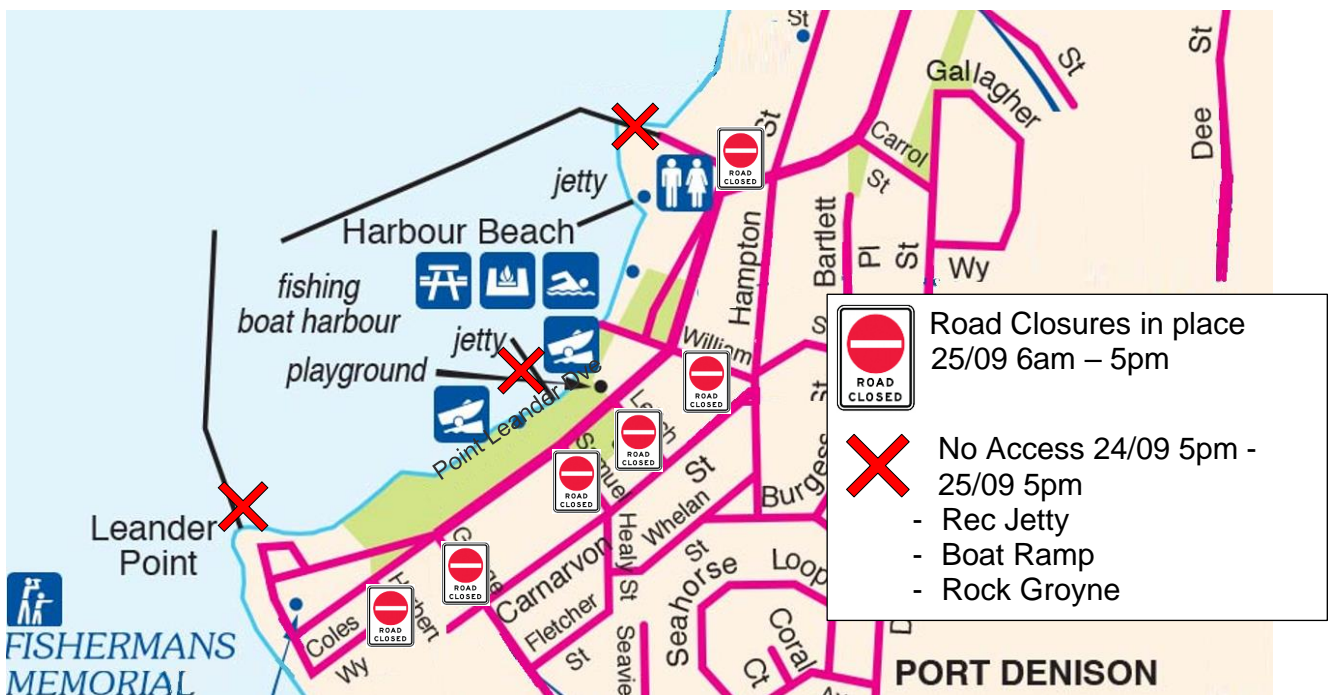

Denison Foreshore Sprint and Midwest Show & Shine 2022

Road Closures

Please be advised that road closures will be in place between the Obelisk on Point Leander Drive and the Roundabout (near Granny's Beach). The closures will also affect Leitch Street, Samuel Street, Coles Way, George Street and Albatross Lane from **6am Sunday 25th September, to 5pm Sunday 25th September 2022.**

The closures are necessary to enable the set up and safe delivery of the Denison Foreshore Sprint and Midwest Show and Shine event, minimising pedestrian exposure as required. Road closures will be clearly marked, and Traffic Management will be in place. Pedestrian crossings will also be clearly identified on the day.